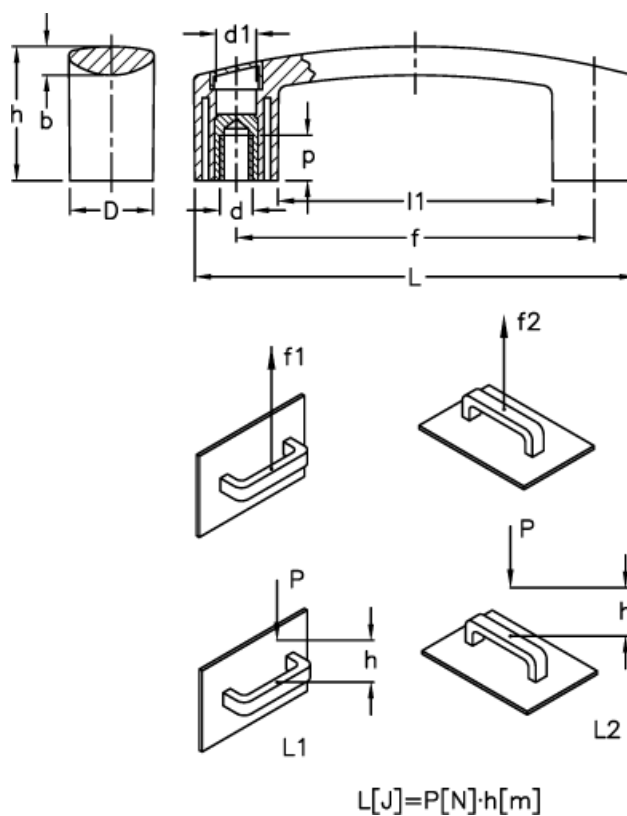

Data Sheet

Article number: 23052601214
Description: E+G Bridge handle
EBP.110-B M6-C4

Measures

b	= 7.5	L	= 116.0
D	= 22.0	l1	= 72.0
d1	= 10.5	L1 (J)	= 8
d 6H	= M6	L2 (J)	= 3
f	= 93,5 +/-0,5	p	= 12
F1 (N)	= 2000		
F2 (N)	= 1500		
h	= 35		